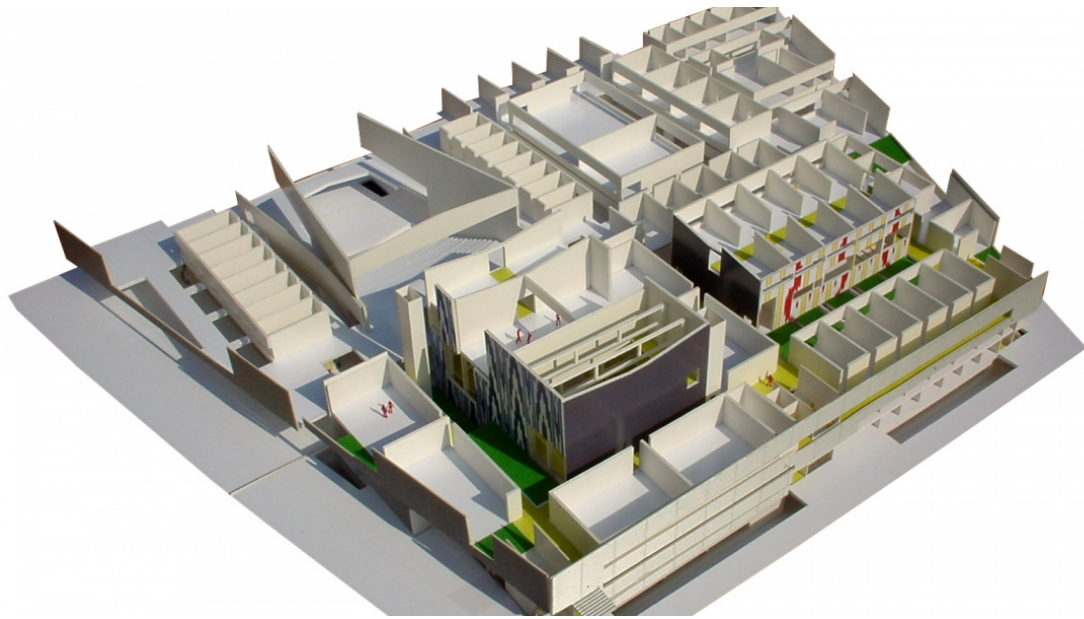

COLLECLERC

MUSIC + DRAMATIC ART CONSERV. PH 2, Palma

Location: Capità Salom, 64 – 07004 Palma

Programme: Conservatory of Music, College of Dramatic art and Music Band Headquarter

Date: June 2005

Prop. Developer: Balearic Government- Education Council

Consultants: Manuel Arguijo SL (structures), JG (MEP s), Higiní Arau (acoustic), Dino Ibañez (stage technology), AT3(budget)

Area (m²): 11.650 m²

Budget (€): 13.483.992 €